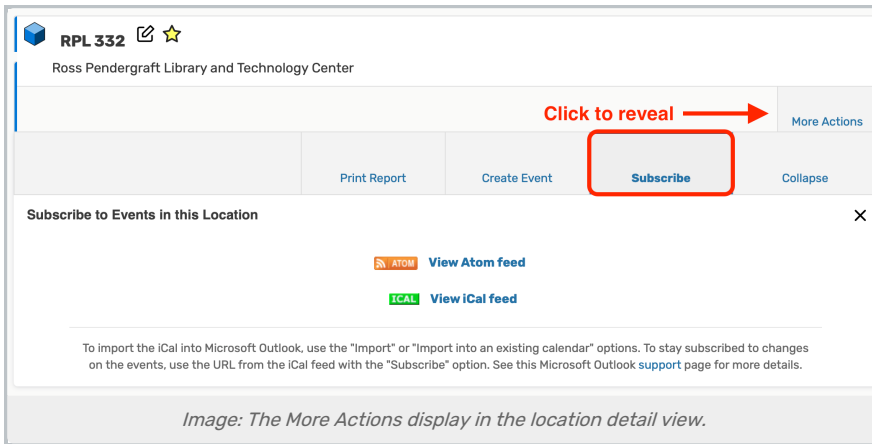

See [Viewing Event Details](#) for instructions.

2. Reveal the Subscription Option

In the event detail view, tap or click the **Subscribe** option in the **More Actions** display.

3. Select a Subscription Option

Select your preferred news reader or calendar from the options offered.

Subscribing Based on a Location

1. View the Location Details

See [Viewing Location Details](#) for instructions.

2. Reveal the subscription option

In the location detail view, tap or click the **Subscribe** option in the **More Actions** display.

3. Select a Subscription Option

Select your preferred news reader or calendar from the options offered.