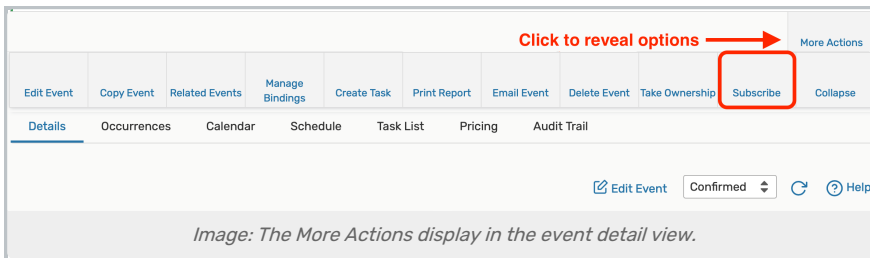

Subscribing to an Event Feed

Last Modified on 03/28/2022 1:20 pm PDT

You can easily subscribe to calendar event feeds in 25Live based on an event, location, or resource.

Subscribing Based on an Event

1. View the Event Details

See [Viewing Event Details](#) for instructions.

2. Reveal the Subscription Option

In the event detail view, tap or click the **Subscribe** option in the **More Actions** display.

3. Select a Subscription Option